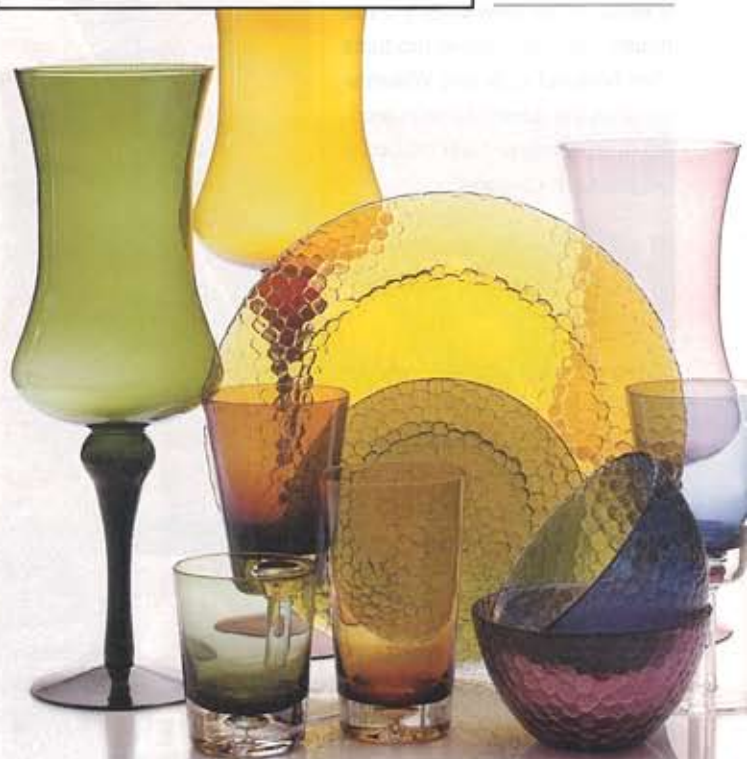

Atlanta's Wintry Mix

Continued from page 42

Jonathan Adler
completer set from
The Zrike Co.

Williamsburg's Rose Garden from Forefront

Vietri's Rustic Garden

Above: Caramba bowls from Kosta Boda

Below: Villeroy & Boch's Ceram-icplus in Cottage

Left: Jill Rosenwald's Cool Bee bowl from Magenta

Below: Colored glass from Elements

Continued on page 46